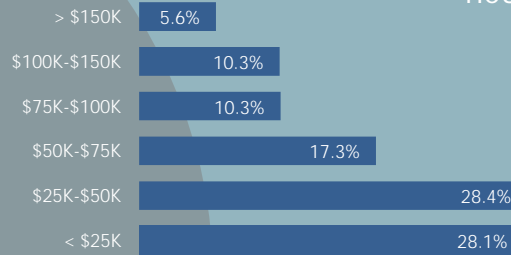

SUPERVISORIAL DISTRICT 1

People

1.97m
PEOPLE

72.4%
of residents are
of Hispanic origin

32.6
MEDIAN AGE

\$18,048
PER CAPITA INCOME

838,470
RESIDENTS
ARE EMPLOYED

68.9%
of residents have
a high school
diploma or less

Households

543,200
HOUSEHOLDS

BY INCOME:

20.3%
of households
are below the
poverty line

\$45,755
MEDIAN
HOUSEHOLD
INCOME

JOBS/
POPULATION
RATIO:
0.47

26.5%
of all jobs
in the district
are held by
residents of
the district