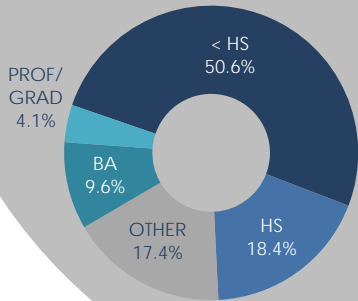

SUPERVISORIAL DISTRICT 1

People

1.97m
PEOPLE

72.4%
of residents are
of Hispanic origin

32.6
MEDIAN AGE

\$18,048
PER CAPITA INCOME

838,470
RESIDENTS
ARE EMPLOYED

68.9%
of residents have
a high school
diploma or less

Households

543,200
HOUSEHOLDS

BY INCOME:

20.3%
of households
are below the
poverty line

\$45,755
MEDIAN
HOUSEHOLD
INCOME

JOBS/
POPULATION
RATIO:
0.47

26.5%
of all jobs
in the district
are held by
residents of
the district