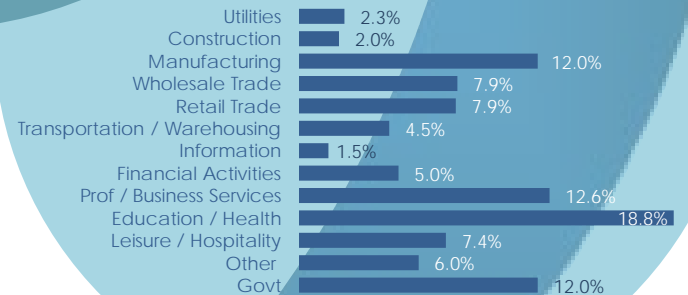

Jobs

923,630
JOBS

BY SECTOR:

SOURCES:
U.S. Census Bureau
(2008-2012 ACS, LEHD);
ESRI Business Analyst Online