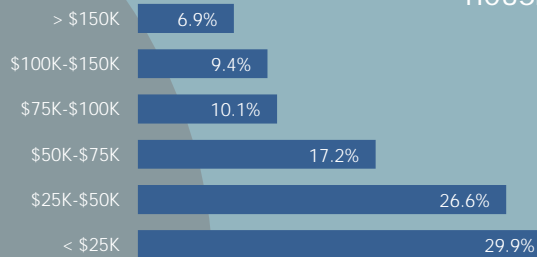

SUPERVISORIAL DISTRICT 2

People

1.97m
PEOPLE

55.7%
of residents are
of Hispanic origin

32.5
MEDIAN AGE

\$18,503
PER CAPITA INCOME

855,340
RESIDENTS
ARE EMPLOYED

72.8%
of residents have
a high school
diploma or less

Households

623,500
HOUSEHOLDS

BY INCOME:

22.0%
of households
are below the
poverty line

\$42,695
MEDIAN
HOUSEHOLD
INCOME

JOBS/
POPULATION
RATIO:
0.27

32.0%
of all jobs
in the district
are held by
residents of
the district