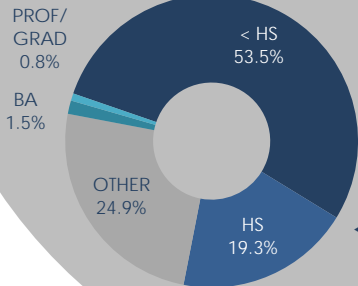

SUPERVISORIAL DISTRICT 2

People

1.97m
PEOPLE

55.7%
of residents are
of Hispanic origin

32.5
MEDIAN AGE

\$18,503
PER CAPITA INCOME

855,340
RESIDENTS
ARE EMPLOYED

72.8%
of residents have
a high school
diploma or less

Households

623,500
HOUSEHOLDS

BY INCOME:

22.0%
of households
are below the
poverty line

\$42,695
MEDIAN
HOUSEHOLD
INCOME

JOBS/
POPULATION
RATIO:
0.27

32.0%
of all jobs
in the district
are held by
residents of
the district