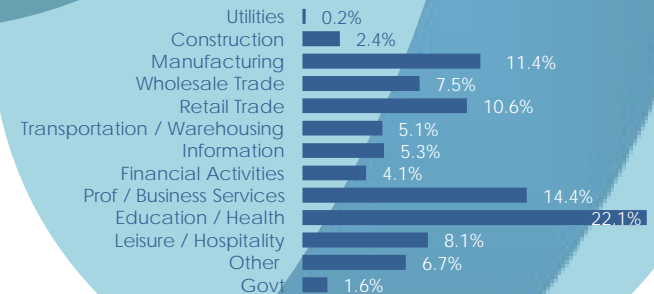

BY SECTOR:

SOURCES:
U.S. Census Bureau
(2008-2012 ACS, LEHD);
ESRI Business Analyst Online