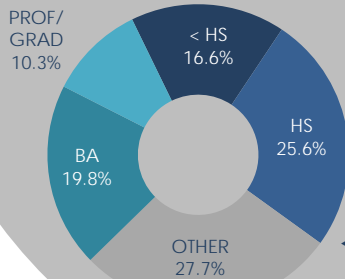

## People

1.98 m  
PEOPLE

44.3%  
of residents are  
of Hispanic origin

36.5  
MEDIAN AGE

\$ 29,498  
PER CAPITA INCOME

923,290  
RESIDENTS  
ARE EMPLOYED

44.9%  
of residents have  
a high school  
diploma or less

## Households

656,230  
HOUSEHOLDS

BY INCOME:

11.6%  
of households  
are below the  
poverty line

\$ 65,589  
MEDIAN  
HOUSEHOLD  
INCOME

JOBS/  
POPULATION  
RATIO:  
0.37

37.1%  
of all jobs  
in the district  
are held by  
residents of  
the district