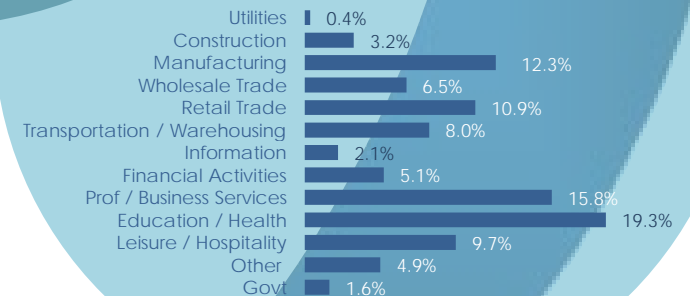

Jobs

727,480
JOBS

BY SECTOR:

SOURCES:
U.S. Census Bureau
(2008-2012 ACS, LEHD);
ESRI Business Analyst Online