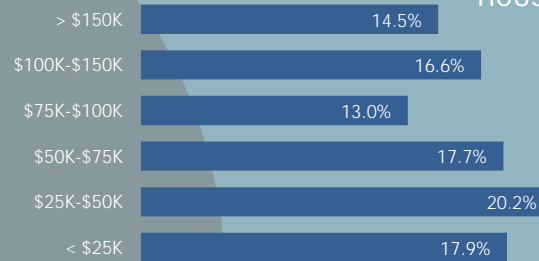

## People

1.98 m  
PEOPLE

44.3%  
of residents are  
of Hispanic origin

36.5  
MEDIAN AGE

\$ 29,498  
PER CAPITA INCOME

923,290  
RESIDENTS  
ARE EMPLOYED

44.9%  
of residents have  
a high school  
diploma or less

## Households

656,230  
HOUSEHOLDS

BY INCOME:

11.6%  
of households  
are below the  
poverty line

\$ 65,589  
MEDIAN  
HOUSEHOLD  
INCOME

JOBS/  
POPULATION  
RATIO:  
0.37

37.1%  
of all jobs  
in the district  
are held by  
residents of  
the district