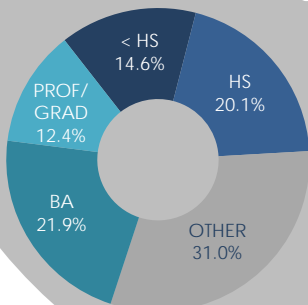

SUPERVISORIAL DISTRICT 5

People

1.95 m
PEOPLE

31.9%
of residents are
of Hispanic origin

38.5
MEDIAN AGE

\$ 31,545
PER CAPITA INCOME

897,860
RESIDENTS
ARE EMPLOYED

34.6%
of residents have
a high school
diploma or less

SOURCES:
U.S. Census Bureau
(2008-2012 ACS, LEHD);
ESRI Business Analyst Online

Households

657,010
HOUSEHOLDS

BY INCOME:

10.9%
of households
are below the
poverty line

\$ 68,295
MEDIAN
HOUSEHOLD
INCOME

JOBS/
POPULATION
RATIO:
0.35