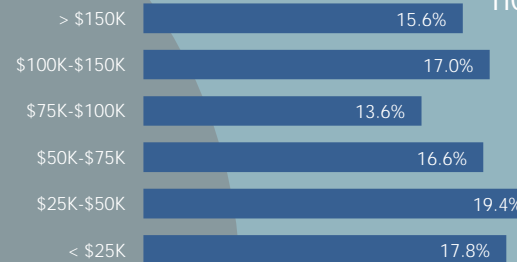

SUPERVISORIAL DISTRICT 5

People

1.95 m
PEOPLE

31.9%
of residents are
of Hispanic origin

38.5
MEDIAN AGE

\$ 31,545
PER CAPITA INCOME

897,860
RESIDENTS
ARE EMPLOYED

34.6%
of residents have
a high school
diploma or less

SOURCES:
U.S. Census Bureau
(2008-2012 ACS, LEHD);
ESRI Business Analyst Online

Households

657,010
HOUSEHOLDS

BY INCOME:

10.9%
of households
are below the
poverty line

\$ 68,295
MEDIAN
HOUSEHOLD
INCOME

JOBS/
POPULATION
RATIO:
0.35